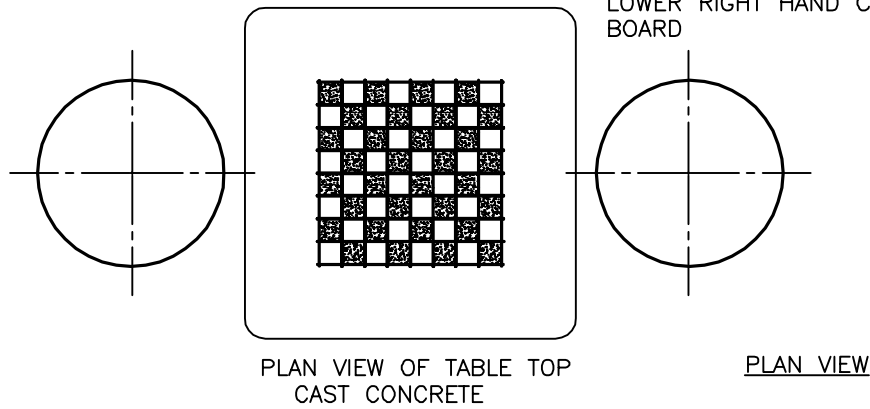

**NOTE:**  
 CHESS TABLES SHALL BE SET SO THAT A PERSON SEATED ON THE SEAT WILL HAVE A WHITE SQUARE IN THE LOWER RIGHT HAND CORNER OF THE BOARD

**FINISHES:**  
 GRAFITTI RESISTANT COATING:  
 PROFESSIONAL PRODUCTS OF KANSAS  
 PROFESSIONAL WATER SEALANT,  
 PWS-8.  
 TWO COATS SHOP APPLIED TO ALL  
 EXPOSED PARTS OF CONCRETE TABLE  
 TOP. FIRST COAT ALLOWED TO DRY  
 TO THE TOUCH BEFORE SECOND  
 COAT APPLIED.