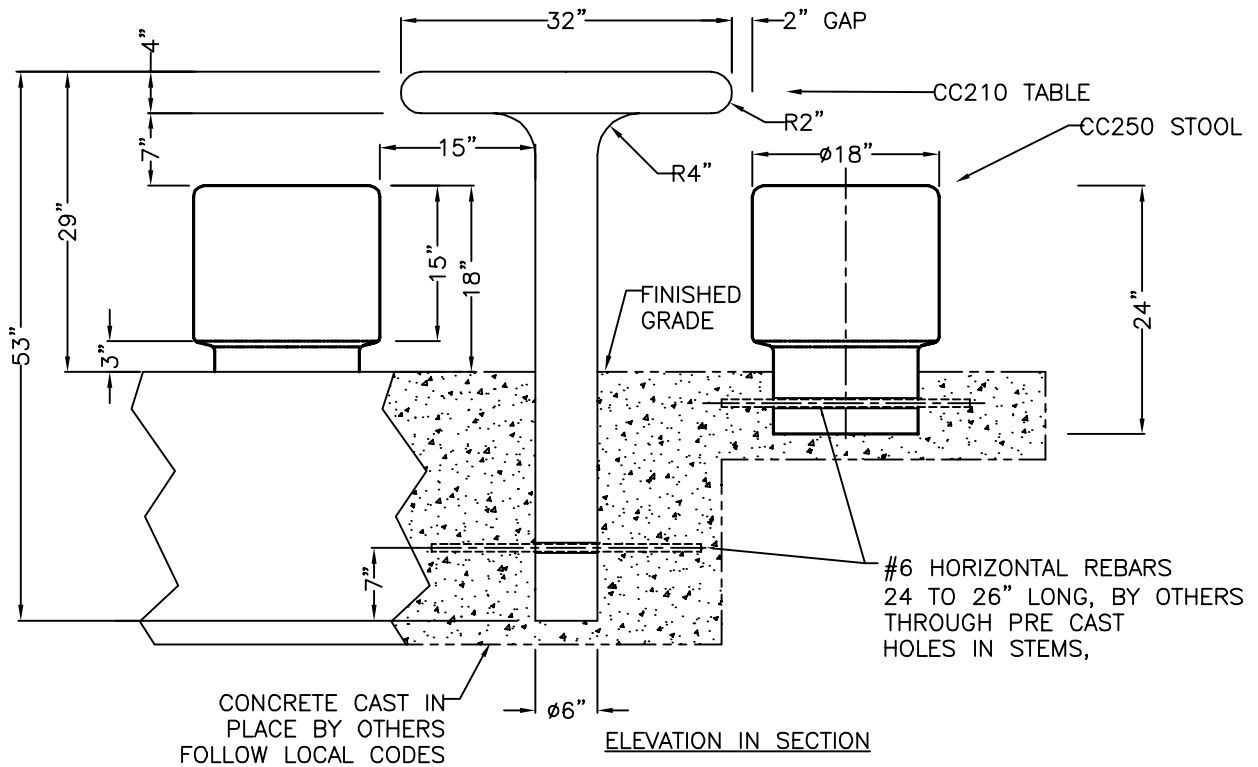

**NOTE:**  
 CHESS TABLES SHALL BE SET SO THAT A PERSON SEATED ON THE SEAT WILL HAVE A WHITE SQUARE IN THE LOWER RIGHT HAND CORNER OF THE BOARD

**FINISHES:**  
 GRAFITTI RESISTANT COATING:  
 PROFESSIONAL PRODUCTS OF KANSAS  
 PROFESSIONAL WATER SEALANT,  
 PWS-8.  
 TWO COATS SHOP APPLIED TO ALL  
 EXPOSED PARTS OF CONCRETE TABLE  
 TOP. FIRST COAT ALLOWED TO DRY  
 TO THE TOUCH BEFORE SECOND  
 COAT APPLIED.

**CONCRETE CLASSICS**  
 PO Box 382, MIDDLEBURY, CT 06762  
 203 560 9097  
 info@concreteclassics.com

CC210 TABLE LAYOUT		
Scale: FAX SIZE	Date: 3/12/2012	Drawn: M.T.D.
PERMANENT TABLE & SEATS CHESS INLAY		
MAT'L: CAST STONE	CC210 LAYOUT FX	